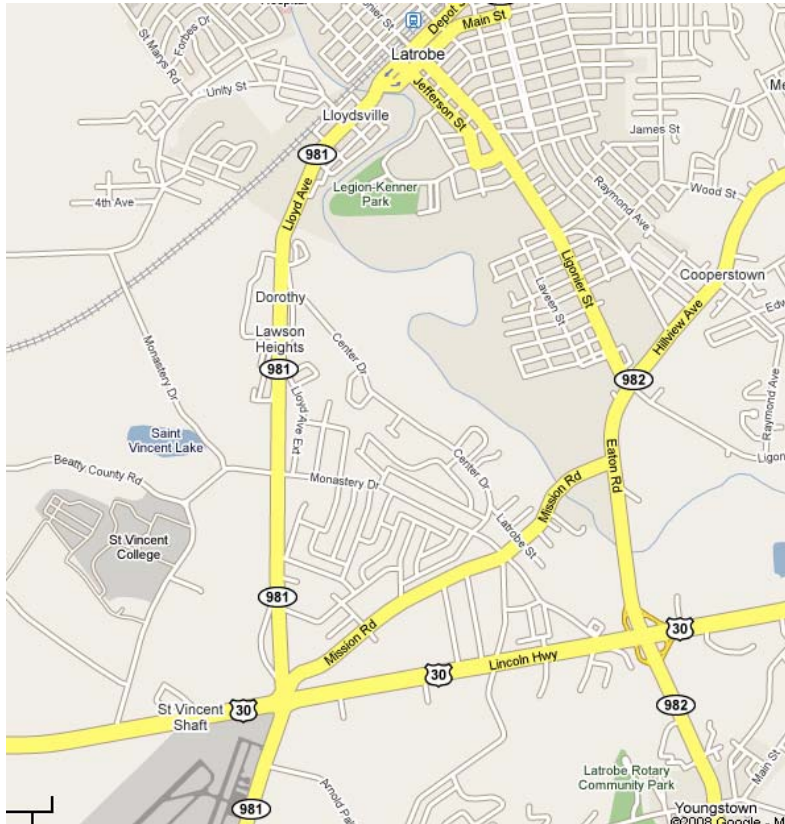

Directions & Map to Latrobe Memorial Stadium

From Route 30 - Proceed on Route 30 East to Route 981 North (Arnold Palmer Regional Airport on right). (**CONSTRUCTION ZONE – be in the far left lane**) Follow Rte 981N through 2 traffic lights, about 2 miles, to city of Latrobe. As you cross the bridge over the Loyalhanna Creek traffic becomes one-way; proceed to the far right (turning) lane. At the next traffic light, make a right onto Jefferson Street. Go straight through one stop sign and at the second stop sign make a right onto Chestnut Street. Latrobe Memorial Stadium will be ahead on your left.**

From Route 22 - Take the Route 981 South exit from Route 22 East. Follow Rte 981S approximately 8 miles until you come to the traffic light (just after underpass). Make a right onto Latrobe/Derry Road (Route 981S). Proceed straight through 2 traffic lights. At the third traffic light be in the far left lane to make a left onto Jefferson Street. Proceed straight through one traffic light and one stop sign. At the next stop sign, make a right onto Chestnut Street. Latrobe Memorial Stadium is ahead on the left.**

** Follow to stadium parking.

CAUTION – Latrobe has many one-way streets!