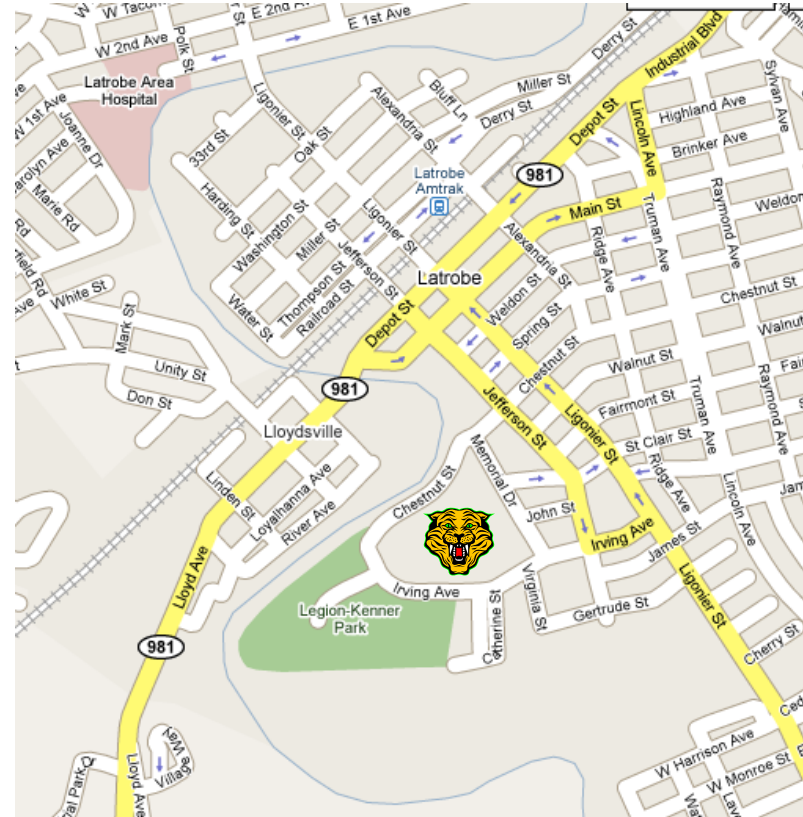

Directions & Map to Latrobe Memorial Stadium

From Route 30 - Proceed on Route 30 East to Route 981 North (Arnold Palmer Regional Airport on right). (**CONSTRUCTION ZONE – be in the far left lane**) Follow Rte 981N through 2 traffic lights, about 2 miles, to city of Latrobe. As you cross the bridge over the Loyalhanna Creek traffic becomes one-way; proceed to the far right (turning) lane. At the next traffic light, make a right onto Jefferson Street. Go straight through one stop sign and at the second stop sign make a right onto Chestnut Street. Latrobe Memorial Stadium will be ahead on your left.**

From Route 22 - Take the Route 981 South exit from Route 22 East. Follow Rte 981S approximately 8 miles until you come to the traffic light (just after underpass). Make a right onto Latrobe/Derry Road (Route 981S). Proceed straight through 2 traffic lights. At the third traffic light be in the far left lane to make a left onto Jefferson Street. Proceed straight through one traffic light and one stop sign. At the next stop sign, make a right onto Chestnut Street. Latrobe Memorial Stadium is ahead on the left.**

** Follow to stadium parking.

CAUTION – Latrobe has many one-way streets!